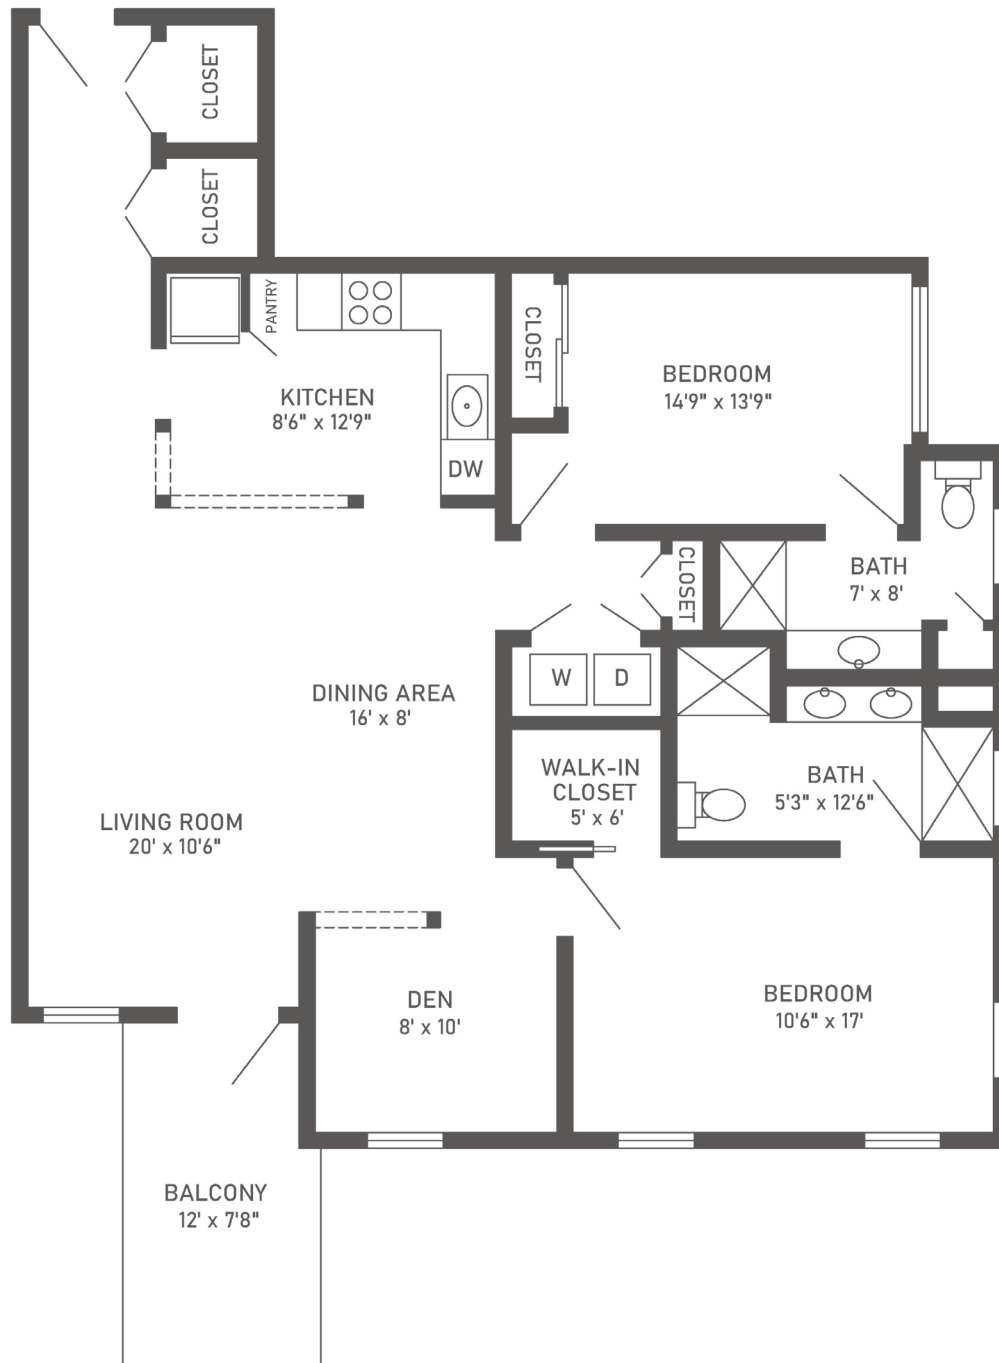

Redwood Lodge Apartment - G

Two-Bedroom + Den, Two-Bath

1,313 sq. ft.

Dimensions are approximate.

2125 North Olive Avenue, Turlock, CA 95382 (209) 216-5696 CovLivingTurlock.org

Covenant Living Communities & Services is a ministry of the Evangelical Covenant Church and does not discriminate pursuant to the federal Fair Housing Act. All faiths and beliefs are welcome. RCFE License #500301453 COA# 133 Fees are effective through September 30, 2021. Rates are subject to change.