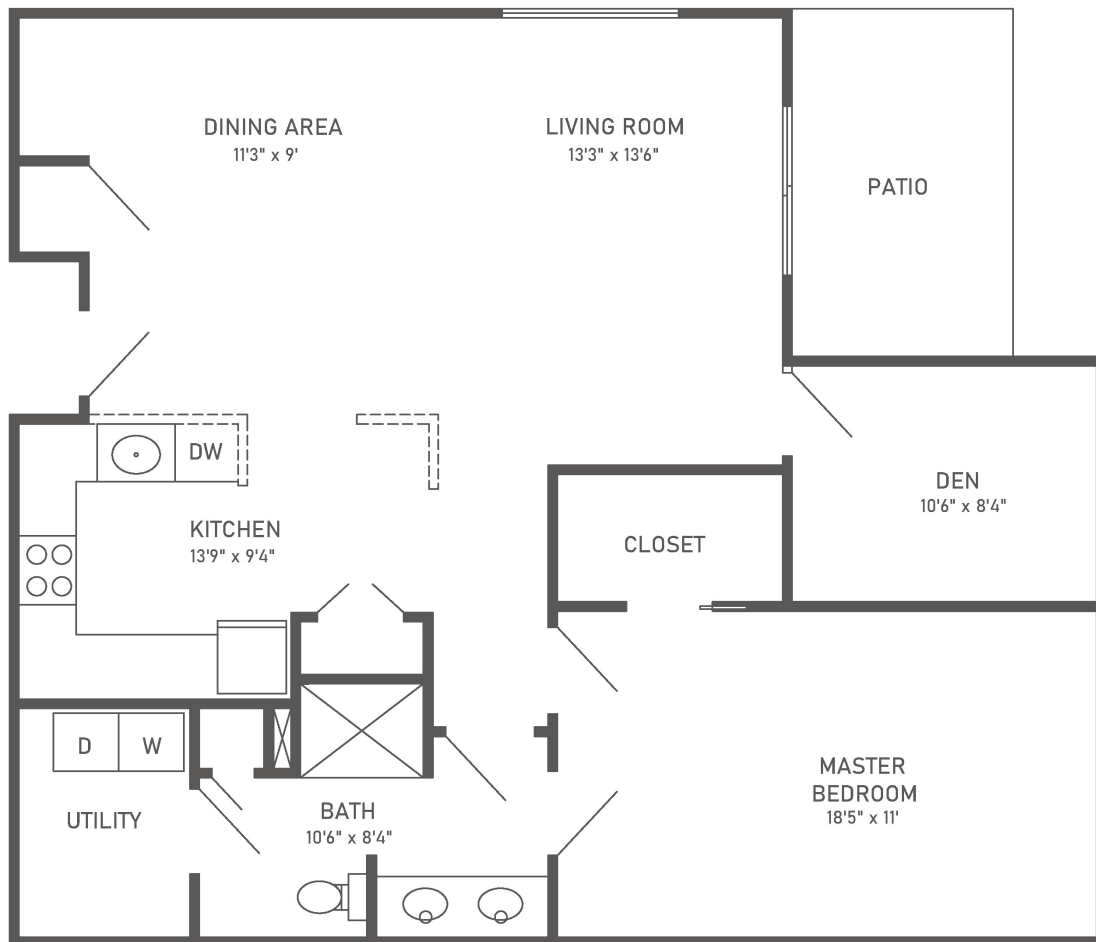

# Redwood Lodge Apartment - L

## One-Bedroom + Den, One-Bath

1,028 sq. ft.

Dimensions are approximate.

2125 North Olive Avenue, Turlock, CA 95382 (209) 216-5696 CovLivingTurlock.org

Covenant Living Communities & Services is a ministry of the Evangelical Covenant Church and does not discriminate pursuant to the federal Fair Housing Act. All faiths and beliefs are welcome. RCFE License #500301453 COA# 133 Fees are effective through September 30, 2021. Rates are subject to change.